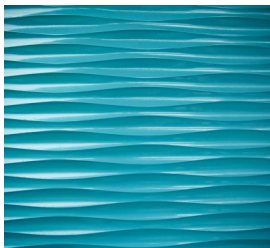

3-Dimensional Patterns

Choose one of our designs or use your own.

Mosaic Tile (010)

Moonscape (011)

Prism (018)

Geometric (019)

Diamond (181)

Sonic "Pulse"

Length (003) Width (004)

Prairie Grasses

Length (005) Width (006)

Basket Weave

Length (009) Width (008)

Shoreline Ripple

Length (171) Width (207)

Coastal Tide

One-direction (208)

Finish Options

- Unfinished
- Sanded & Primed
- 100% Seamless RTL (rigid thermo-laminate) - refer to RTL Color Collection Guide
 - Solids, metallics, wood grains, abstract patterns, gloss levels, textures