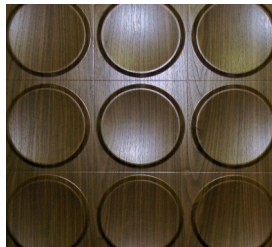

3-Dimensional Patterns

Choose one of our designs or use your own.

Mosaic Tile (010)

Moonscape (011)

Prism (018)

Geometric (019)

Diamond (181)

Sonic "Pulse"

Length (003) Width (004)

Prairie Grasses

Length (005) Width (006)

Basket Weave

Length (009) Width (008)

Shoreline Ripple

Length (171) Width (207)

Coastal Tide

One-direction (208)

Finish Options

- Unfinished
- Sanded & Primed
- 100% Seamless RTL (rigid thermo-laminate) - refer to RTL Color Collection Guide
 - Solids, metallics, wood grains, abstract patterns, gloss levels, textures

Details & Specs

Materials: MDF, FR MDF, MR MDF, NAUF MDF

Sizes: Standard 4'W x 8'L Sheets or Call for Custom Sizes

Pricing: Call for Pricing

Please note which direction your pattern will run, if applicable, the length or width of the panel.