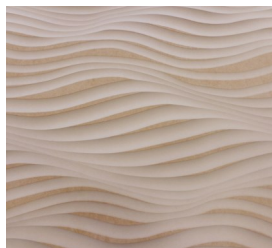

3-Dimensional Patterns

Choose one of our designs or use your own.

Mosaic Tile (010)

Moonscape (011)

Prism (018)

Geometric (019)

Diamond (181)

Sonic "Pulse"

Length (003) Width (004)

Prairie Grasses

Length (005) Width (006)

Basket Weave

Length (009) Width (008)

Shoreline Ripple

Length (171) Width (207)

Coastal Tide

One-direction (208)

Finish Options

- Unfinished
- Sanded & Primed
- 100% Seamless RTL (rigid thermo-laminate) - refer to RTL Color Collection Guide
 - Solids, metallics, wood grains, abstract patterns, gloss levels, textures

Details & Specs

Materials: MDF, FR MDF, MR MDF, NAUF MDF

Sizes: Standard 4'W x 8'L Sheets or Call for Custom Sizes

Pricing: Call for Pricing

Please note which direction your pattern will run, if applicable, the length or width of the panel.