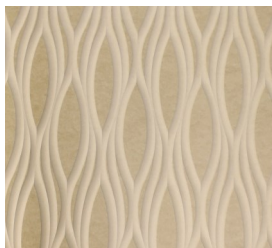

3-Dimensional Patterns

Choose one of our designs or use your own.

Mosaic Tile (010)

Moonscape (011)

Prism (018)

Geometric (019)

Diamond (181)

Sonic "Pulse"

Length (003) Width (004)

Prairie Grasses

Length (005) Width (006)

Basket Weave

Length (009) Width (008)

Shoreline Ripple

Length (171) Width (207)

Coastal Tide

One-direction (208)

Finish Options

- Unfinished
- Sanded & Primed
- 100% Seamless RTL (rigid thermo-laminate) - refer to RTL Color Collection Guide
 - Solids, metallics, wood grains, abstract patterns, gloss levels, textures