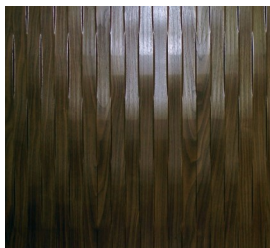

3-Dimensional Patterns

Choose one of our designs or use your own.

Mosaic Tile (010)

Moonscape (011)

Prism (018)

Geometric (019)

Diamond (181)

Sonic "Pulse"

Length (003) Width (004)

Prairie Grasses

Length (005) Width (006)

Basket Weave

Length (009) Width (008)

Shoreline Ripple

Length (171) Width (207)

Coastal Tide

One-direction (208)

Finish Options

- Unfinished
- Sanded & Primed
- 100% Seamless RTL (rigid thermo-laminate) - refer to RTL Color Collection Guide
 - Solids, metallics, wood grains, abstract patterns, gloss levels, textures