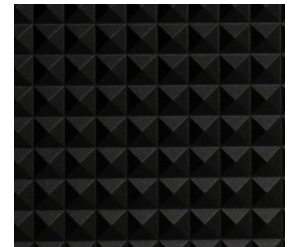

3-Dimensional Patterns

Choose one of our designs or use your own.

Mosaic Tile (010)

Moonscape (011)

Prism (018)

Geometric (019)

Diamond (181)

Sonic "Pulse"

Length (003) Width (004)

Prairie Grasses

Length (005) Width (006)

Basket Weave

Length (009) Width (008)

Shoreline Ripple

Length (171) Width (207)

Coastal Tide

One-direction (208)

Finish Options

- Unfinished
- Sanded & Primed
- 100% Seamless RTL (rigid thermo-laminate) - refer to RTL Color Collection Guide
 - Solids, metallics, wood grains, abstract patterns, gloss levels, textures